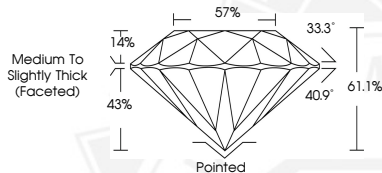

January 21, 2026

IGI Report Number 741575417

ROUND BRILLIANT

NATURAL DIAMOND

4.29 - 4.33 X 2.63 MM

0.30 CARAT

G

VVS 1

EXCELLENT

EXCELLENT

EXCELLENT

NONE

IGI 741575417

Comments: IDEAL CUT ROUND
BRILLIANT