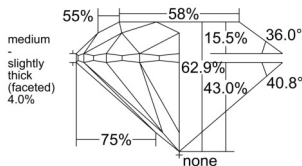

GIA®

FACSIMILE

GIA REPORT

7546118724

Verify this report at GIA.edu

GIA NATURAL DIAMOND DOSSIER®

December 01, 2025
GIA Report Number 7546118724
Shape and Cutting Style ..... Round Brilliant
Measurements ..... 5.59 - 5.64 x 3.53 mm

GRADING RESULTS

Carat Weight ..... 0.70 carat
Color Grade ..... H
Clarity Grade VVS2
Cut Grade ..... Excellent

ADDITIONAL GRADING INFORMATION

Polish ..... Excellent
Symmetry ..... Excellent
Fluorescence ..... Faint
Clarity Characteristics ..... Pinpoint, Indented Natural
Inscription(s): GIA 7546118724

PROPORTIONS

Profile to actual proportions