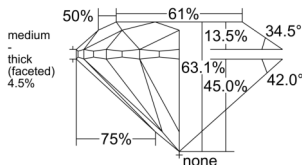

GIA®

FACSIMILE

GIA REPORT 7546071715

Verify this report at GIA.edu

GIA NATURAL DIAMOND DOSSIER®

November 21, 2025
GIA Report Number 7546071715
Shape and Cutting Style ..... Round Brilliant
Measurements ..... 4.99 - 5.06 x 3.17 mm

GRADING RESULTS

Carat Weight ..... 0.50 carat
Color Grade ..... G
Clarity Grade VVS1
Cut Grade ..... Very Good

ADDITIONAL GRADING INFORMATION

Polish ..... Excellent
Symmetry ..... Very Good
Fluorescence ..... Medium Blue
Clarity Characteristics ..... Pinpoint, Feather
Inscription(s): GIA 7546071715

PROPORTIONS

Profile to actual proportions