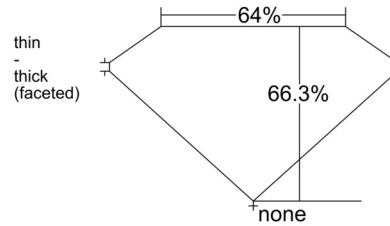

GIA NATURAL DIAMOND GRADING REPORT

March 04, 2026  
GIA Report Number ..... 7541629209  
Shape and Cutting Style ..... Cushion Modified Brilliant  
Measurements ..... 6.07 x 6.06 x 4.02 mm

GRADING RESULTS

Carat Weight ..... 1.21 carat  
Color Grade ..... F  
Clarity Grade ..... VVS1

ADDITIONAL GRADING INFORMATION

Polish ..... Excellent  
Symmetry ..... Excellent  
Fluorescence ..... None  
Inscription(s): GIA 7541629209

PROPORTIONS

Profile not to actual proportions

CLARITY CHARACTERISTICS

KEY TO SYMBOLS\*

Feather

\* Red symbols denote internal characteristics (inclusions). Green or black symbols denote external characteristics (blemishes). Diagram is an approximate representation of the diamond, and symbols shown indicate type, position, and approximate size of clarity characteristics. All clarity characteristics may not be shown. Details of finish are not shown.