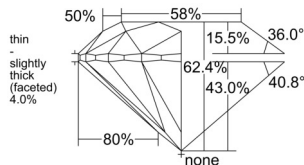

GIA®

FACSIMILE

GIA REPORT

7538332831

Verify this report at GIA.edu

GIA NATURAL DIAMOND DOSSIER®

September 08, 2025

GIA Report Number 7538332831

Shape and Cutting Style ..... Round Brilliant

Measurements ..... 5.63 - 5.67 x 3.52 mm

GRADING RESULTS

Carat Weight ..... 0.70 carat

Color Grade ..... E

Clarity Grade VS2

Cut Grade ..... Excellent

ADDITIONAL GRADING INFORMATION

Polish ..... Excellent

Symmetry ..... Excellent

Fluorescence ..... None

Clarity Characteristics..... Crystal, Cloud

Inscription(s): GIA 7538332831

PROPORTIONS

Profile to actual proportions

GRADING SCALES

GIA COLOR SCALE

COLOURLESS	D
	E
	F
	G
	H
	I
	J
NEAR COLOURLESS	K
	L
Faint	M
	N
	O
	P
	Q
	R
	S
	T
	U
	V
	W
	X
	Y
Light	Z

GIA CLARITY SCALE

FLAWLESS	INTERNAL FLAWLESS	EXCELLENT	
VERY VERY SLIGHTLY INCLUDED	VVS₁	VERY GOOD	
	VVS₂		
VERY SLIGHTLY INCLUDED	VS₁	GOOD	
	VS₂		
SLIGHTLY INCLUDED	SI₁	FAIR	
	SI₂		
INCLUDED	I₁	POOR	
	I₂		
	I₃