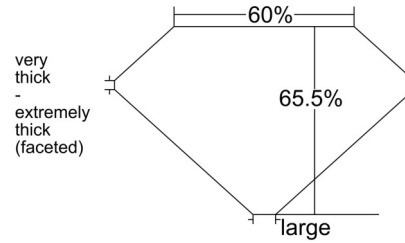

GIA NATURAL DIAMOND GRADING REPORT

August 21, 2025
GIA Report Number 7536172356
Shape and Cutting Style ..... Old Mine Brilliant
Measurements ..... 8.12 x 6.78 x 4.44 mm

GRADING RESULTS

Carat Weight ..... 2.01 carat
Color Grade ..... K
Clarity Grade VS1

ADDITIONAL GRADING INFORMATION

Polish ..... Excellent
Symmetry ..... Excellent
Fluorescence ..... None
Inscription(s): GIA 7536172356
Comments: Additional clouds are not shown.

PROPORTIONS

Profile not to actual proportions