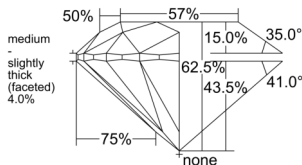

GIA®

FACSIMILE

GIA REPORT 7531320424

Verify this report at GIA.edu

GIA NATURAL DIAMOND DOSSIER®

September 11, 2025
GIA Report Number 7531320424
Shape and Cutting Style ..... Round Brilliant
Measurements ..... 5.20 - 5.23 x 3.26 mm

GRADING RESULTS

Carat Weight ..... 0.54 carat
Color Grade I
Clarity Grade SI2
Cut Grade ..... Excellent

ADDITIONAL GRADING INFORMATION

Polish ..... Excellent
Symmetry ..... Excellent
Fluorescence ..... None
Clarity Characteristics ..... Cloud, Feather
Inscription(s): GIA 7531320424

PROPORTIONS

GRADING SCALES

GIA COLOR SCALE	GIA CLARITY SCALE	GIA CUT SCALE	
D	FLAWLESS	EXCELLENT	
E	INTERNALLY FLAWLESS		
F		VVS₁	VERY GOOD
G	VVS₂		
H	VS₁	GOOD	
I	VS₂		
J	SI₁	FAIR	
K	SI₂		
L	I₁	POOR	
M	I₂		
N	I₃		
O			
P			
Q			
R			
S			
T			
U			
V			
W			
X			
Y			
Z