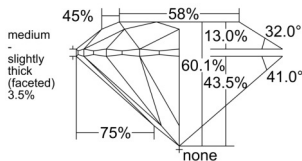

GIA®

FACSIMILE

GIA REPORT

7518656046

Verify this report at GIA.edu

GIA NATURAL DIAMOND DOSSIER®

March 24, 2025
GIA Report Number 7518656046
Shape and Cutting Style ..... Round Brilliant
Measurements ..... 4.80 - 4.84 x 2.90 mm

GRADING RESULTS

Carat Weight ..... 0.41 carat
Color Grade ..... F
Clarity Grade S11
Cut Grade ..... Excellent

ADDITIONAL GRADING INFORMATION

Polish ..... Very Good
Symmetry ..... Excellent
Fluorescence ..... None
Clarity Characteristics ..... Feather, Cloud, Crystal
Inscription(s): GIA 7518656046

PROPORTIONS

Profile to actual proportions

GRADING SCALES

GIA COLOR SCALE

COLORESS	D
	E
	F
	G
	H
	I
	J
NEAR COLORESS	K
	L
FANIT	M
	N
	O
	P
	Q
VERY LIGHT	R
	S
	T
	U
	V
	W
	X
	Y
LIGHT	Z

GIA CLARITY SCALE

FLAWLESS	VERY VERY SLIGHTLY INCLUDED	VS₁	VS₂	SI₁	SI₂	I₁	I₂	I₃			
									VERY SLIGHTLY INCLUDED	SLIGHTLY INCLUDED	INCLUDED

GIA CUT SCALE

EXCELLENT
VERY GOOD
GOOD
FAIR
POOR