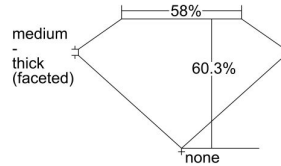

GIA®

FACSIMILE

GIA REPORT 7486468785

Verify this report at GIA.edu

GIA NATURAL DIAMOND DOSSIER®

February 01, 2024
GIA Report Number **7486468785**
Shape and Cutting Style ..... **Heart Brilliant**
Measurements ..... **4.70 x 5.53 x 3.33 mm**

GRADING RESULTS

Carat Weight ..... **0.50 carat**
Color Grade ..... **E**
Clarity Grade **S11**

ADDITIONAL GRADING INFORMATION

Polish ..... **Excellent**
Symmetry ..... **Very Good**
Fluorescence ..... **None**
Clarity Characteristics ..... **Crystal, Cloud**
Inscription(s): **GIA 7486468785**

PROPORTIONS

Profile not to actual proportions

GRADING SCALES

GIA COLOR SCALE		GIA CLARITY SCALE			
COLORLESS	D	VERY VERY SLIGHTLY INCLUDED	FLAWLESS		
	E		INTERNALLY FLAWLESS		
	F	VERY SLIGHTLY INCLUDED	VVS₁		
	G		VVS₂		
	H		VS₁		
	NEAR COLORLESS	I	SLIGHTLY INCLUDED	VS₂	
		J		S1₁	
		FAINT	K	INCLUDED	S1₂
			L		I₁
			M		I₂
VERT LIGHT	N	NOT GRADED	I₃		
	O				
	P				
	Q				
	R				
	S				
	T				
LIGHT	U				
	V				
	W				
	X				
Y					
Z