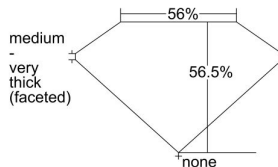

GIA®

FACSIMILE

GIA REPORT

7476398724

Verify this report at GIA.edu

GIA NATURAL DIAMOND DOSSIER®

August 21, 2023

GIA Report Number 7476398724

Shape and Cutting Style ..... Heart Brilliant

Measurements ..... 4.00 x 4.98 x 2.81 mm

GRADING RESULTS

Carat Weight ..... 0.33 carat

Color Grade ..... E

Clarity Grade SI1

ADDITIONAL GRADING INFORMATION

Polish ..... Very Good

Symmetry ..... Very Good

Fluorescence ..... None

Clarity Characteristics..... Cloud, Crystal

Inscription(s): GIA 7476398724

PROPORTIONS

Profile not to actual proportions

GRADING SCALES

GIA COLOR SCALE		GIA CLARITY SCALE	
NEAR COLORLESS	D	VERY VERY SLIGHTLY INCLUDED	FLAWLESS
	E		INTERNALLY FLAWLESS
	F		VVS₁
	G		VVS₂
	H		VS₁
	I		VS₂
	J		SI₁
	K		SI₂
	L		I₁
	M		I₂
FAINT	N	SLIGHTLY INCLUDED	I₃
	O		
	P		
	Q		
VERY LIGHT	R	INCLUDED	
	S		
	T		
	U		
	V		
	W		
	X		
	Y		
LIGHT	Z