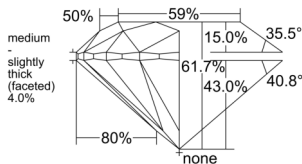

GIA®

FACSIMILE

GIA REPORT 6555110213

Verify this report at GIA.edu

GIA NATURAL DIAMOND DOSSIER®

April 26, 2026
GIA Report Number 6555110213
Shape and Cutting Style ..... Round Brilliant
Measurements ..... 4.27 - 4.30 x 2.64 mm

GRADING RESULTS

Carat Weight ..... 0.30 carat
Color Grade ..... G
Clarity Grade S11
Cut Grade ..... Excellent

ADDITIONAL GRADING INFORMATION

Polish ..... Excellent
Symmetry ..... Excellent
Fluorescence ..... None
Clarity Characteristics ..... Cloud
Inscription(s): GIA 6555110213

PROPORTIONS

GRADING SCALES

GIA COLOR SCALE	GIA CLARITY SCALE	GIA CUT SCALE	
D	FLAWLESS	EXCELLENT	
E	INTERNALLY FLAWLESS		
F		VVS₁	VERY GOOD
G	VVS₂		
H	VS₁	GOOD	
I	VS₂		
J	S1₁	FAIR	
K	S1₂		
L	I₁	POOR	
M	I₂		
N	I₃		
O			
P			
Q			
R			
S			
T			
U			
V			
W			
X			
Y			
Z