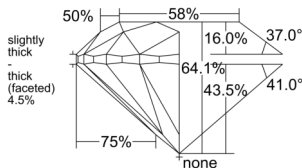

GIA®

FACSIMILE

GIA REPORT 6542040364

Verify this report at GIA.edu

GIA NATURAL DIAMOND DOSSIER®

November 19, 2025
GIA Report Number 6542040364
Shape and Cutting Style ..... Round Brilliant
Measurements ..... 4.19 - 4.22 x 2.69 mm

GRADING RESULTS

Carat Weight ..... 0.30 carat
Color Grade ..... G
Clarity Grade VS1
Cut Grade ..... Very Good

ADDITIONAL GRADING INFORMATION

Polish ..... Excellent
Symmetry ..... Excellent
Fluorescence ..... Faint
Clarity Characteristics ..... Feather, Pinpoint
Inscription(s): GIA 6542040364

PROPORTIONS

Profile to actual proportions

GRADING SCALES

GIA COLOR SCALE	GIA CLARITY SCALE	GIA CUT SCALE	
D	FLAWLESS	EXCELLENT	
E	INTERNALLY FLAWLESS		
F		VVS₁	VERY GOOD
G	VVS₂		
H	VS₁	GOOD	
I	VS₂		
J	SI₁	FAIR	
K	SI₂		
L	I₁	POOR	
M	I₂		
N	I₃		
O			
P			
Q			
R			
S			
T			
U			
V			
W			
X			
Y			
Z