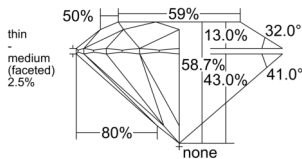

GIA®

FACSIMILE

GIA NATURAL DIAMOND DOSSIER®

November 19, 2025
GIA Report Number 6542033764
Shape and Cutting Style ..... Round Brilliant
Measurements ..... 4.65 - 4.67 x 2.73 mm

GRADING RESULTS

Carat Weight ..... 0.35 carat
Color Grade ..... D
Clarity Grade SI2
Cut Grade ..... Excellent

ADDITIONAL GRADING INFORMATION

Polish ..... Excellent
Symmetry ..... Excellent
Fluorescence ..... Medium Blue
Clarity Characteristics ..... Crystal
Inscription(s): GIA 6542033764

GIA REPORT 6542033764

Verify this report at GIA.edu

PROPORTIONS

Profile to actual proportions

GRADING SCALES

GIA COLOR SCALE	GIA CLARITY SCALE	GIA CUT SCALE	
D	FLAWLESS	EXCELLENT	
E	INTERNALLY FLAWLESS		
F		VVS₁	VERY GOOD
G	VVS₂		
H	VS₁	GOOD	
I	VS₂		
J	SI₁	FAIR	
K	SI₂		
L	I₁	POOR	
M	I₂		
N	I₃		
O			
P			
Q			
R			
S			
T			
U			
V			
W			
X			
Y			
Z