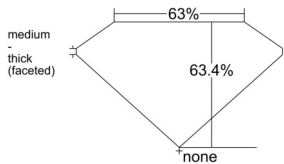

GIA®

FACSIMILE

GIA REPORT 6541104119

Verify this report at GIA.edu

GIA NATURAL DIAMOND DOSSIER®

November 26, 2025
GIA Report Number 6541104119
Shape and Cutting Style ..... Pear Brilliant
Measurements ..... 6.87 x 4.59 x 2.91 mm

GRADING RESULTS

Carat Weight ..... 0.55 carat
Color Grade ..... E
Clarity Grade VS1

ADDITIONAL GRADING INFORMATION

Polish ..... Excellent
Symmetry ..... Very Good
Fluorescence ..... None
Clarity Characteristics ..... Crystal, Cloud, Needle, Pinpoint
Inspection(s): GIA 6541104119

PROPORTIONS

Profile not to actual proportions

GRADING SCALES

GIA COLOR SCALE		GIA CLARITY SCALE	
COLORLESS	D	VERY VERY SLIGHTLY INCLUDED	FLAWLESS
	E		INTERNALLY FLAWLESS
	F		VVS₁
	G		VVS₂
	H		VS₁
	I		VS₂
	J		SI₁
	K		SI₂
	L		I₁
	M		I₂
NEAR COLORLESS	N	SLIGHTLY INCLUDED	I₃
	O		
	P		
	Q		
FAINT	R		
	S		
	T		
	U		
VERT LIGHT	V		
	W		
	X		
	Y		
LIGHT	Z