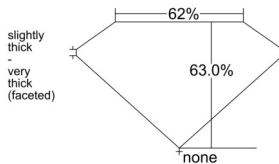

GIA®

FACSIMILE

GIA REPORT 6535164959

Verify this report at GIA.edu

GIA NATURAL DIAMOND DOSSIER®

September 20, 2025
GIA Report Number 6535164959
Shape and Cutting Style ..... Pear Brilliant
Measurements ..... 6.99 x 4.64 x 2.93 mm

GRADING RESULTS

Carat Weight ..... 0.56 carat
Color Grade ..... E
Clarity Grade VS1

ADDITIONAL GRADING INFORMATION

Polish ..... Excellent
Symmetry ..... Very Good
Fluorescence ..... None
Clarity Characteristics..... Cloud, Feather, Needle, Pinpoint
Inscription(s): GIA 6535164959

PROPORTIONS

Profile not to actual proportions

GRADING SCALES

GIA COLOR SCALE		GIA CLARITY SCALE			
COLORLESS	D	VERY VERY SLIGHTLY INCLUDED	FLAWLESS		
	E		INTERNALLY FLAWLESS		
	F	VERY SLIGHTLY INCLUDED	VVS₁		
	G		VVS₂		
	H		VS₁		
	NEAR COLORLESS	I	SLIGHTLY INCLUDED	VS₂	
		J		SI₁	
		FAINT	K	INCLUDED	SI₂
			L		I₁
			M		I₂
VERT LIGHT	N	LIGHT	I₃		
	O				
	P				
	Q				
	R