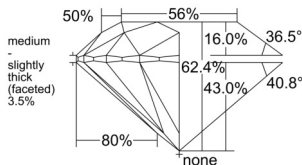

GIA®

FACSIMILE

GIA REPORT 6532670381

Verify this report at GIA.edu

GIA NATURAL DIAMOND DOSSIER®

October 08, 2025
GIA Report Number 6532670381
Shape and Cutting Style ..... Round Brilliant
Measurements ..... 4.84 - 4.86 x 3.03 mm

GRADING RESULTS

Carat Weight ..... 0.44 carat
Color Grade ..... D
Clarity Grade VS2
Cut Grade ..... Excellent

ADDITIONAL GRADING INFORMATION

Polish ..... Excellent
Symmetry ..... Excellent
Fluorescence ..... Strong Blue
Clarity Characteristics ..... Crystal
Inscription(s): GIA 6532670381

PROPORTIONS

Profile to actual proportions

GRADING SCALES

GIA COLOR SCALE

COLORESS	D
	E
	F
	G
	H
	I
	J
NEAR COLORESS	K
	L
FANIT	M
	N
	O
	P
VERY LIGHT	R
	S
	T
	U
	V
	W
	X
	Y
LIGHT	Z

GIA CLARITY SCALE

VERY VERY SLIGHTLY INCLUDED	FLAWLESS
	INTERNALLY FLAWLESS
VERY SLIGHTLY INCLUDED	VVS₁
	VVS₂
SLIGHTLY INCLUDED	VS₁
	VS₂
INCLUDED	SI₁
	SI₂
	I₁
	I₂
	I₃

GIA CUT SCALE

EXCELLENT
VERY GOOD
GOOD
FAIR
POOR