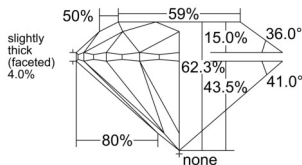

GIA®

FACSIMILE

GIA REPORT 6532666183

Verify this report at GIA.edu

GIA NATURAL DIAMOND DOSSIER®

October 08, 2025
GIA Report Number 6532666183
Shape and Cutting Style ..... Round Brilliant
Measurements ..... 5.62 - 5.66 x 3.52 mm

GRADING RESULTS

Carat Weight ..... 0.70 carat
Color Grade ..... E
Clarity Grade VVS1
Cut Grade ..... Excellent

ADDITIONAL GRADING INFORMATION

Polish ..... Excellent
Symmetry ..... Excellent
Fluorescence ..... None
Clarity Characteristics ..... Pinpoint, Feather
Inscription(s): GIA 6532666183

PROPORTIONS

Profile to actual proportions