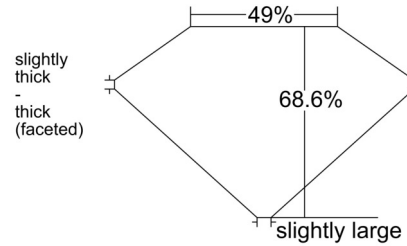

GIA NATURAL DIAMOND GRADING REPORT

September 17, 2025

GIA Report Number 6532444673

Shape and Cutting Style ..... Old Mine Brilliant

Measurements ..... 7.62 x 5.99 x 4.11 mm

GRADING RESULTS

Carat Weight ..... 1.51 carat

Color Grade ..... E

Clarity Grade VS1

ADDITIONAL GRADING INFORMATION

Polish ..... Excellent

Symmetry ..... Excellent

Fluorescence ..... Faint

Inscription(s): GIA 6532444673

PROPORTIONS

Profile not to actual proportions