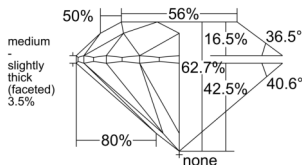

GIA®

FACSIMILE

GIA REPORT 6532320531

Verify this report at GIA.edu

GIA NATURAL DIAMOND DOSSIER®

September 10, 2025
GIA Report Number 6532320531
Shape and Cutting Style ..... Round Brilliant
Measurements ..... 5.49 - 5.51 x 3.45 mm

GRADING RESULTS

Carat Weight ..... 0.65 carat
Color Grade ..... F
Clarity Grade SI2
Cut Grade ..... Excellent

ADDITIONAL GRADING INFORMATION

Polish ..... Excellent
Symmetry ..... Excellent
Fluorescence ..... None
Clarity Characteristics ..... Crystal
Inscription(s): GIA 6532320531

PROPORTIONS

GRADING SCALES

GIA COLOR SCALE	GIA CLARITY SCALE	GIA CUT SCALE	
D	FLAWLESS	EXCELLENT	
E	INTERNALLY FLAWLESS		
F		VVS₁	VERY GOOD
G	VVS₂		
H	VS₁	GOOD	
I	VS₂		
J	SI₁	FAIR	
K	SI₂		
L	I₁	POOR	
M	I₂		
N	I₃		
O			
P			
Q			
R			
S			
T			
U			
V			
W			
X			
Y			
Z