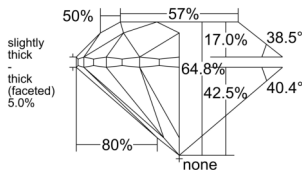

GIA®

FACSIMILE

GIA REPORT 6532298499

Verify this report at GIA.edu

GIA NATURAL DIAMOND DOSSIER®

September 02, 2025
GIA Report Number 6532298499
Shape and Cutting Style ..... Round Brilliant
Measurements ..... 4.55 - 4.62 x 2.97 mm

GRADING RESULTS

Carat Weight ..... 0.40 carat
Color Grade ..... E
Clarity Grade VS1
Cut Grade ..... Very Good

ADDITIONAL GRADING INFORMATION

Polish ..... Excellent
Symmetry ..... Very Good
Fluorescence ..... None
Clarity Characteristics..... Cloud, Pinpoint, Indented Natural
Inspection(s): GIA 6532298499

PROPORTIONS

Profile to actual proportions

GRADING SCALES

GIA COLOR SCALE

COLORESS	D
	E
	F
	G
	H
	I
	J
NEAR COLORESS	K
	L
FAIN	M
	N
	O
	P
VERY LIGHT	Q
	R
	S
	T
	U
	V
	W
	X
	Y
LIGHT	Z

GIA CLARITY SCALE

VERY VERY SLIGHTLY INCLUDED	FLAWLESS
	INTERNALLY FLAWLESS
VERY SLIGHTLY INCLUDED	VVS₁
	VVS₂
SLIGHTLY INCLUDED	VS₁
	VS₂
INCLUDED	SI₁
	SI₂
	I₁
	I₂
	I₃

GIA CUT SCALE

EXCELLENT
VERY GOOD
GOOD
FAIR
POOR