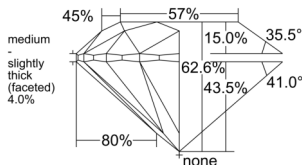

GIA®

FACSIMILE

GIA NATURAL DIAMOND DOSSIER®

September 20, 2025
GIA Report Number 6531499746
Shape and Cutting Style ..... Round Brilliant
Measurements ..... 4.86 - 4.90 x 3.06 mm

GRADING RESULTS

Carat Weight ..... 0.45 carat
Color Grade ..... F
Clarity Grade VS1
Cut Grade ..... Excellent

ADDITIONAL GRADING INFORMATION

Polish ..... Excellent
Symmetry ..... Excellent
Fluorescence ..... None
Clarity Characteristics ..... Crystal, Cloud
Inscription(s): GIA 6531499746

GIA REPORT 6531499746

Verify this report at GIA.edu

PROPORTIONS

Profile to actual proportions

GRADING SCALES

GIA COLOR SCALE	GIA CLARITY SCALE	GIA CUT SCALE
COLOURLESS	FLAWLESS	EXCELLENT
D	INTERNALLY FLAWLESS	
E	VVS₁	VERY GOOD
F		
G	VVS₂	
H	VS₁	GOOD
I		
J	VS₂	
K	SI₁	FAIR
L		
M	SI₂	
N	I₁	POOR
O		
P	I₂	
Q	I₃	
R		
S		
T		
U		
V		
W		
X		
Y		
Z