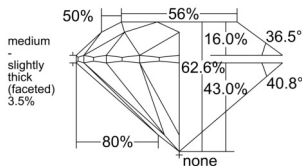

GIA®

FACSIMILE

GIA REPORT 6521739392

Verify this report at GIA.edu

GIA NATURAL DIAMOND DOSSIER®

July 09, 2025
GIA Report Number 6521739392
Shape and Cutting Style ..... Round Brilliant
Measurements ..... 5.40 - 5.43 x 3.39 mm

GRADING RESULTS

Carat Weight ..... 0.62 carat
Color Grade ..... H
Clarity Grade VS1
Cut Grade ..... Excellent

ADDITIONAL GRADING INFORMATION

Polish ..... Excellent
Symmetry ..... Excellent
Fluorescence ..... None
Clarity Characteristics..... Crystal, Cloud, Needle
Inscription(s): GIA 6521739392

PROPORTIONS

GRADING SCALES

GIA COLOR SCALE

COLORLESS	D
	E
	F
	G
	H
	I
	J
NEAR COLORLESS	K
	L
Faint	M
	N
	O
	P
Very Light	Q
	R
	S
	T
	U
	V
	W
	X
	Y
Light	Z

GIA CLARITY SCALE

FLAWLESS	VERY VERY SLIGHTLY INCLUDED	VS₁	VS₂	VS₁	SI₁	SI₂	I₁	I₂	I₃			
										VERY SLIGHTLY INCLUDED	SLIGHTLY INCLUDED	INCLUDED

GIA CUT SCALE

EXCELLENT
VERY GOOD
GOOD
FAIR
POOR