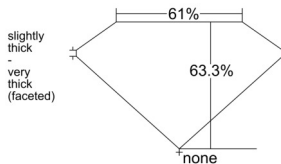

GIA®

FACSIMILE

GIA REPORT 6521609507

Verify this report at GIA.edu

GIA NATURAL DIAMOND DOSSIER®

June 28, 2025
GIA Report Number 6521609507
Shape and Cutting Style ..... Pear Brilliant
Measurements ..... 7.00 x 4.62 x 2.93 mm

GRADING RESULTS

Carat Weight ..... 0.57 carat
Color Grade ..... E
Clarity Grade VVS2

ADDITIONAL GRADING INFORMATION

Polish ..... Excellent
Symmetry ..... Excellent
Fluorescence ..... Faint
Clarity Characteristics ..... Pinpoint, Feather
Inscription(s): GIA 6521609507

PROPORTIONS

Profile not to actual proportions

GRADING SCALES

GIA COLOR SCALE		GIA CLARITY SCALE	
COLORLESS	D	VERY VERY SLIGHTLY INCLUDED	FLAWLESS
	E		INTERNALLY FLAWLESS
	F		VVS₁
	G		VVS₂
	H		VS₁
	I		VS₂
	J		SI₁
	K		SI₂
	L		I₁
	M		I₂
NEAR COLORLESS	N	SLIGHTLY INCLUDED	I₃
	O		
	P		
	Q		
FAINT	R		
	S		
	T		
	U		
VERY LIGHT	V		
	W		
	X		
	Y		
LIGHT	Z