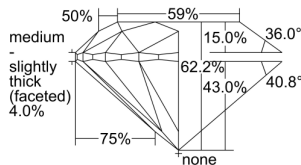

GIA®

FACSIMILE

GIA REPORT 6495566976

Verify this report at GIA.edu

GIA NATURAL DIAMOND DOSSIER®

June 07, 2024
GIA Report Number 6495566976
Shape and Cutting Style ..... Round Brilliant
Measurements ..... 5.92 - 5.95 x 3.69 mm

GRADING RESULTS

Carat Weight ..... 0.81 carat
Color Grade ..... G
Clarity Grade VS1
Cut Grade ..... Excellent

ADDITIONAL GRADING INFORMATION

Polish ..... Excellent
Symmetry ..... Excellent
Fluorescence ..... None
Clarity Characteristics ..... Cloud
Inscription(s): GIA 6495566976

PROPORTIONS

Profile to actual proportions

GRADING SCALES

GIA COLOR SCALE	GIA CLARITY SCALE	GIA CUT SCALE	
D	FLAWLESS	EXCELLENT	
E	INTERNALLY FLAWLESS		
F		VVS₁	VERY GOOD
G	VVS₂		
H	VS₁	GOOD	
I	VS₂		
J	SI₁	FAIR	
K	SI₂		
L	I₁	POOR	
M			
N			
O	I₂		
P			
Q	I₃		
R			
S			
T			
U			
V			
W			
X			
Y			
Z