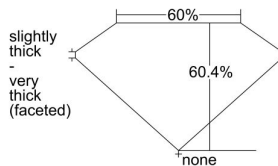

GIA®

FACSIMILE

GIA REPORT 6482768022

Verify this report at GIA.edu

GIA NATURAL DIAMOND DOSSIER®

March 07, 2024
GIA Report Number **6482768022**
Shape and Cutting Style ..... **Heart Brilliant**
Measurements ..... **4.04 x 4.57 x 2.76 mm**

GRADING RESULTS

Carat Weight ..... **0.30 carat**
Color Grade ..... **F**
Clarity Grade **S11**

ADDITIONAL GRADING INFORMATION

Polish ..... **Excellent**
Symmetry ..... **Very Good**
Fluorescence ..... **None**
Clarity Characteristics..... **Twinning Wisp**
Inscription(s): **GIA 6482768022**

PROPORTIONS

Profile not to actual proportions

GRADING SCALES

GIA COLOR SCALE		GIA CLARITY SCALE			
COLORLESS	D	VERY SLIGHTLY SLIGHTLY INCLUDED	FLAWLESS		
	E		INTERNALLY FLAWLESS		
	F		VVS₁		
	NEAR COLORLESS	G	VVS₂		
		H	VERY SLIGHTLY INCLUDED	VS₁	
		I		VS₂	
		FAINT	J	SLIGHTLY INCLUDED	S1₁
			K		S1₂
	L		INCLUDED		I₁
	M			I₂	
N	I₃				
VERT LIGHT	O				
	P				
	Q				
	R				
	LIGHT	S			
		T			
U					
V					
	W				
	X				
	Y				
	Z