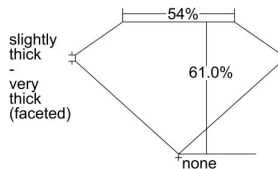

GIA®

FACSIMILE

GIA REPORT 6482109006

Verify this report at GIA.edu

GIA NATURAL DIAMOND DOSSIER®

November 27, 2023
GIA Report Number **6482109006**
Shape and Cutting Style ..... **Heart Brilliant**
Measurements ..... **3.96 x 4.68 x 2.86 mm**

GRADING RESULTS

Carat Weight ..... **0.30 carat**
Color Grade ..... **F**
Clarity Grade **VS1**

ADDITIONAL GRADING INFORMATION

Polish ..... **Excellent**
Symmetry ..... **Very Good**
Fluorescence ..... **None**
Clarity Characteristics ..... **Feather, Cloud**
Inscription(s): **GIA 6482109006**

PROPORTIONS

Profile not to actual proportions

GRADING SCALES

GIA COLOR SCALE		GIA CLARITY SCALE			
COLORLESS	D	VERY SLIGHTLY INCLUDED	FLAWLESS		
	E		INTERNALLY FLAWLESS		
	F		VS₁		
	NEAR COLORLESS	G	VERY SLIGHTLY INCLUDED	VS₂	
		H		VS₁	
		FAINT	I	SLIGHTLY INCLUDED	VS₂
			J		SI₁
			K	SLIGHTLY INCLUDED	SI₂
	LIGHT	L	INCLUDED	I₁	
		M		I₂	
N		I₃			
O					
P					
Q					
R