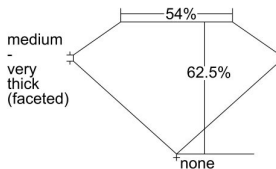

GIA®

FACSIMILE

GIA REPORT 6481587487

Verify this report at GIA.edu

GIA NATURAL DIAMOND DOSSIER®

February 16, 2024
GIA Report Number **6481587487**
Shape and Cutting Style ..... **Heart Brilliant**
Measurements ..... **4.18 x 5.01 x 3.13 mm**

GRADING RESULTS

Carat Weight ..... **0.40 carat**
Color Grade ..... **E**
Clarity Grade **VS2**

ADDITIONAL GRADING INFORMATION

Polish ..... **Very Good**
Symmetry ..... **Very Good**
Fluorescence ..... **Faint**
Clarity Characteristics..... **Indented Natural, Crystal**
Inscription(s): **GIA 6481587487**

PROPORTIONS

Profile not to actual proportions

GRADING SCALES

GIA COLOR SCALE		GIA CLARITY SCALE			
COLORLESS	D	VERY VERY SLIGHTLY INCLUDED	FLAWLESS		
	E		INTERNALLY FLAWLESS		
	F		VVS₁		
	G		VVS₂		
	NEAR COLORLESS	H	VERY SLIGHTLY INCLUDED	VS₁	
		I		VS₂	
		FAINT	J	SLIGHTLY INCLUDED	S₁
			K		S₂
	L		I₁		
	M		I₂		
N	I₃				
O					
VERT LIGHT	P	INCLUDED			
	Q				
	R				
	S				
	T				
	U				
	V				
	W				
LIGHT	X				
	Y				
	Z