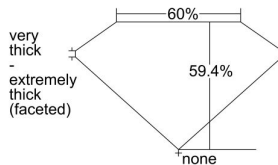

GIA®

FACSIMILE

GIA REPORT 6481027474

Verify this report at gia.edu

GIA NATURAL DIAMOND DOSSIER®

November 07, 2023
GIA Report Number **6481027474**
Shape and Cutting Style ..... **Heart Brilliant**
Measurements ..... **4.12 x 5.10 x 3.03 mm**

GRADING RESULTS

Carat Weight ..... **0.41 carat**
Color Grade ..... **G**
Clarity Grade **VVS2**

ADDITIONAL GRADING INFORMATION

Polish ..... **Excellent**
Symmetry ..... **Very Good**
Fluorescence ..... **Faint**
Clarity Characteristics. **Cloud, Needle, Pinpoint, Indented Natural**
Inspection(s): **GIA 6481027474**

PROPORTIONS

Profile not to actual proportions

GRADING SCALES

GIA COLOR SCALE		GIA CLARITY SCALE			
COLORLESS	D	VERY VERY SLIGHTLY INCLUDED	FLAWLESS		
	E		INTERNALLY FLAWLESS		
	F	VERY SLIGHTLY INCLUDED	VVS₁		
	G		VVS₂		
	H		VS₁		
	NEAR COLORLESS	I	SLIGHTLY INCLUDED	VS₂	
		J		SI₁	
		FAINT	K	INCLUDED	SI₂
			L		I₁
			M		I₂
VERTICALLY LIGHT	N	INCLUDED	I₃		
	O				
	P				
	Q				
	R				
LIGHT	S				
	T				
	U				
	V				
	W				
X					
Y					
Z