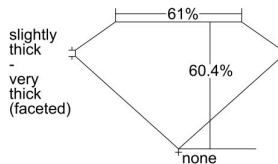

GIA®

FACSIMILE

GIA REPORT 6472231873

Verify this report at GIA.edu

GIA NATURAL DIAMOND DOSSIER®

August 01, 2023
GIA Report Number 6472231873
Shape and Cutting Style ..... Heart Brilliant
Measurements ..... 3.86 x 4.59 x 2.77 mm

GRADING RESULTS

Carat Weight ..... 0.30 carat
Color Grade ..... G
Clarity Grade VS1

ADDITIONAL GRADING INFORMATION

Polish ..... Excellent
Symmetry ..... Excellent
Fluorescence ..... None
Clarity Characteristics..... Crystal, Cloud, Needle, Pinpoint
Inscription(s): GIA 6472231873

PROPORTIONS

Profile not to actual proportions

GRADING SCALES

GIA COLOR SCALE		GIA CLARITY SCALE			
COLORLESS	D	VERY VERY SLIGHTLY INCLUDED	FLAWLESS		
	E		INTERNALLY FLAWLESS		
	F	VERY SLIGHTLY INCLUDED	VS₁		
	G		VS₂		
	H		VS₁		
	NEAR COLORLESS	I	SLIGHTLY INCLUDED	SI₁	
		J		SI₂	
		FAINT	K	INCLUDED	I₁
			L		I₂
			M		I₃
VERT LIGHT			N		
			O		
			P		
	Q				
LIGHT	R				
	S				
	T				
	U				
	V				
	W				
	X				
	Y				
	Z