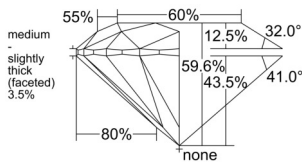

GIA®

FACSIMILE

GIA REPORT 5546072460

Verify this report at GIA.edu

GIA NATURAL DIAMOND DOSSIER®

November 24, 2025
GIA Report Number 5546072460
Shape and Cutting Style ..... Round Brilliant
Measurements ..... 5.76 - 5.78 x 3.44 mm

GRADING RESULTS

Carat Weight ..... 0.70 carat
Color Grade ..... J
Clarity Grade S11
Cut Grade ..... Excellent

ADDITIONAL GRADING INFORMATION

Polish ..... Excellent
Symmetry ..... Excellent
Fluorescence ..... None
Clarity Characteristics ..... Crystal
Inscription(s): GIA 5546072460

PROPORTIONS

Profile to actual proportions