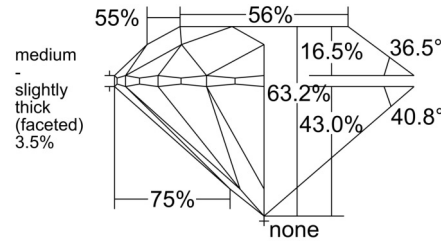

GIA NATURAL DIAMOND GRADING REPORT

February 24, 2026

GIA Report Number 5543702247

Shape and Cutting Style Round Brilliant

Measurements 6.31 - 6.35 x 4.00 mm

GRADING RESULTS

Carat Weight 1.00 carat

Color Grade F

PROPORTIONS

Profile to actual proportions

CLARITY CHARACTERISTICS

KEY TO SYMBOLS*

- Needle
- Feather
- Cloud

* Red symbols denote internal characteristics (inclusions). Green or black symbols denote external characteristics (blemishes). Diagram is an approximate representation of the diamond, and symbols shown indicate type, position, and approximate size of clarity characteristics. All clarity characteristics may not be shown. Details of finish are not shown.