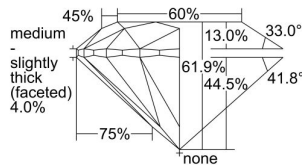

GIA®

FACSIMILE

GIA REPORT

5496652600

Verify this report at GIA.edu

GIA NATURAL DIAMOND DOSSIER®

June 27, 2024
GIA Report Number 5496652600
Shape and Cutting Style ..... Round Brilliant
Measurements ..... 5.79 - 5.83 x 3.60 mm

GRADING RESULTS

Carat Weight ..... 0.74 carat
Color Grade ..... D
Clarity Grade VS1
Cut Grade ..... Excellent

ADDITIONAL GRADING INFORMATION

Polish ..... Excellent
Symmetry ..... Excellent
Fluorescence ..... None
Clarity Characteristics..... Crystal, Cloud, Needle, Pinpoint
Inscription(s): GIA 5496652600

PROPORTIONS

Profile to actual proportions

GRADING SCALES

GIA COLOR SCALE

COLORLESS	D
	E
	F
	G
	H
	I
	J
NEAR COLORLESS	K
	L
Faint	M
	N
	O
	P
	Q
	R
	S
	T
	U
	V
	W
	X
	Y
Light	Z

GIA CLARITY SCALE

VERY VERY SLIGHTLY INCLUDED	FLAWLESS
	INTERNALLY FLAWLESS
VERY SLIGHTLY INCLUDED	VVS₁
	VVS₂
SLIGHTLY INCLUDED	VS₁
	VS₂
INCLUDED	SI₁
	SI₂
	I₁
	I₂
	I₃

GIA CUT SCALE

EXCELLENT
VERY GOOD
GOOD
FAIR
POOR