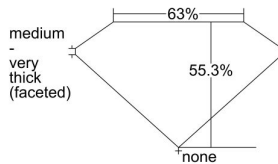

GIA®

FACSIMILE

GIA REPORT 5473950039

Verify this report at GIA.edu

GIA NATURAL DIAMOND DOSSIER®

October 31, 2023
GIA Report Number 5473950039
Shape and Cutting Style ..... Heart Brilliant
Measurements ..... 4.30 x 4.74 x 2.62 mm

GRADING RESULTS

Carat Weight ..... 0.31 carat
Color Grade ..... E
Clarity Grade SI1

ADDITIONAL GRADING INFORMATION

Polish ..... Excellent
Symmetry ..... Very Good
Fluorescence ..... Faint
Clarity Characteristics ..... Crystal
Inscription(s): GIA 5473950039

PROPORTIONS

Profile not to actual proportions

GRADING SCALES

GIA COLOR SCALE		GIA CLARITY SCALE			
COLORLESS	D	VERY VERY SLIGHTLY INCLUDED	FLAWLESS		
	E		INTERNALLY FLAWLESS		
	F		VVS₁		
	NEAR COLORLESS	G	VERY SLIGHTLY INCLUDED	VVS₂	
		H		VS₁	
		FAINT	I	SLIGHTLY INCLUDED	VS₂
			J		SI₁
	K		SI₂		
	LIGHT		L	INCLUDED	I₁
			M		I₂
N			I₃		
O					
P					
Q					
R