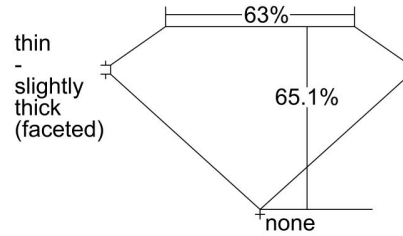

GIA NATURAL DIAMOND GRADING REPORT

October 19, 2023  
 GIA Report Number ..... 5473842518  
 Shape and Cutting Style ..... Cushion Brilliant  
 Measurements ..... 6.81 x 5.63 x 3.67 mm

GRADING RESULTS

Carat Weight ..... 1.02 carat  
 Color Grade ..... F  
 Clarity Grade ..... VVS1

Profile not to actual proportions

CLARITY CHARACTERISTICS

KEY TO SYMBOLS\*

- Pinpoint
- ~ Feather

\* Red symbols denote internal characteristics (inclusions). Green or black symbols denote external characteristics (blemishes). Diagram is an approximate representation of the diamond, and symbols shown indicate type, position, and approximate size of clarity characteristics. All clarity characteristics may not be shown. Details of finish are not shown.