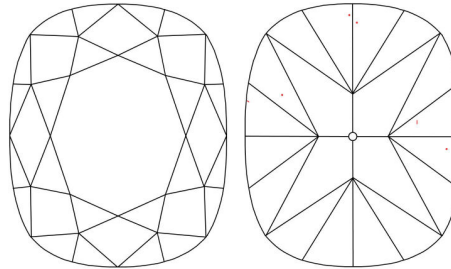

GIA NATURAL DIAMOND GRADING REPORT

October 19, 2023  
 GIA Report Number ..... 5473842518  
 Shape and Cutting Style ..... Cushion Brilliant  
 Measurements ..... 6.81 x 5.63 x 3.67 mm

GRADING RESULTS

Carat Weight ..... 1.02 carat  
 Color Grade ..... F  
 Clarity Grade ..... VVS1

ADDITIONAL GRADING INFORMATION

Polish ..... Excellent  
 Symmetry ..... Excellent  
 Fluorescence ..... None  
 Inscription(s): GIA 5473842518  
**Comments:** Additional pinpoints are not shown.

PROPORTIONS

Profile not to actual proportions

CLARITY CHARACTERISTICS

KEY TO SYMBOLS\*

- Pinpoint
- ~ Feather

\* Red symbols denote internal characteristics (inclusions). Green or black symbols denote external characteristics (blemishes). Diagram is an approximate representation of the diamond, and symbols shown indicate type, position, and approximate size of clarity characteristics. All clarity characteristics may not be shown. Details of finish are not shown.