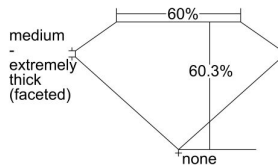

GIA®

FACSIMILE

GIA REPORT 3485666559

Verify this report at GIA.edu

GIA NATURAL DIAMOND DOSSIER®

February 27, 2024
GIA Report Number 3485666559
Shape and Cutting Style ..... Heart Brilliant
Measurements ..... 3.88 x 4.60 x 2.78 mm

GRADING RESULTS

Carat Weight ..... 0.30 carat
Color Grade ..... F
Clarity Grade SI1

ADDITIONAL GRADING INFORMATION

Polish ..... Excellent
Symmetry ..... Very Good
Fluorescence ..... None
Clarity Characteristics ..... Feather
Inscription(s): GIA 3485666559

PROPORTIONS

Profile not to actual proportions

GRADING SCALES

GIA COLOR SCALE		GIA CLARITY SCALE			
COLORLESS	D	VERY VERY SLIGHTLY INCLUDED	FLAWLESS		
	E		INTERNALLY FLAWLESS		
	F	VERY SLIGHTLY INCLUDED	VVS₁		
	G		VVS₂		
	H		VS₁		
	NEAR COLORLESS	I	SLIGHTLY INCLUDED	VS₂	
		J		SI₁	
		FAINT	K	INCLUDED	SI₂
			L		I₁
			M		I₂
VERT LIGHT	N	LIGHT	I₃		
	O				
	P				
	Q				
	R