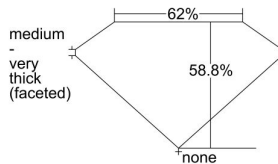

GIA®

FACSIMILE

GIA REPORT 3475892148

Verify this report at GIA.edu

GIA NATURAL DIAMOND DOSSIER®

October 25, 2023
GIA Report Number **3475892148**
Shape and Cutting Style ..... **Heart Brilliant**
Measurements ..... **4.00 x 4.67 x 2.75 mm**

GRADING RESULTS

Carat Weight ..... **0.30 carat**
Color Grade ..... **G**
Clarity Grade **VS1**

ADDITIONAL GRADING INFORMATION

Polish ..... **Excellent**
Symmetry ..... **Very Good**
Fluorescence ..... **Faint**
Clarity Characteristics ..... **Feather, Cloud**
Inscription(s): **GIA 3475892148**

PROPORTIONS

Profile not to actual proportions

GRADING SCALES

GIA COLOR SCALE		GIA CLARITY SCALE			
COLORLESS	D	VERY VERY SLIGHTLY INCLUDED	FLAWLESS		
	E		INTERNALLY FLAWLESS		
	F		VVS₁		
	NEAR COLORLESS	G	VVS₂		
		H	VERY SLIGHTLY INCLUDED	VS₁	
		I		VS₂	
		FAINT	J	SLIGHTLY INCLUDED	SI₁
			K		SI₂
	L		INCLUDED		I₁
	M			I₂	
N	I₃				
VERTICALLY LIGHT	O				
	P				
	Q				
	R				
	S				
	T				
LIGHT	U				
	V				
	W				
	X				
Y					
Z