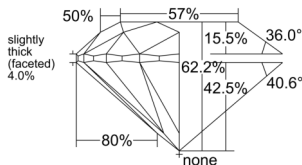

GIA®

FACSIMILE

GIA REPORT 2547371936

Verify this report at GIA.edu

GIA NATURAL DIAMOND DOSSIER®

January 05, 2026
GIA Report Number 2547371936
Shape and Cutting Style ..... Round Brilliant
Measurements ..... 4.48 - 4.50 x 2.79 mm

GRADING RESULTS

Carat Weight ..... 0.35 carat
Color Grade ..... D
Clarity Grade VS1
Cut Grade ..... Excellent

ADDITIONAL GRADING INFORMATION

Polish ..... Excellent
Symmetry ..... Excellent
Fluorescence ..... Medium Blue
Clarity Characteristics ..... Cloud, Crystal, Pinpoint, Needle
Inscription(s): GIA 2547371936

PROPORTIONS

Profile to actual proportions