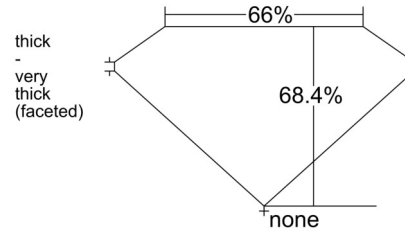

PROPORTIONS

Profile not to actual proportions