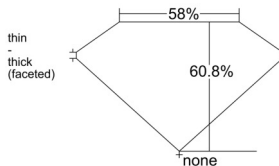

GIA®

FACSIMILE

GIA REPORT 2547078051

Verify this report at GIA.edu

GIA NATURAL DIAMOND DOSSIER®

November 24, 2025
GIA Report Number 2547078051
Shape and Cutting Style ..... Oval Brilliant
Measurements ..... 5.93 x 4.25 x 2.58 mm

GRADING RESULTS

Carat Weight ..... 0.40 carat
Color Grade ..... E
Clarity Grade VVS2

ADDITIONAL GRADING INFORMATION

Polish ..... Excellent
Symmetry ..... Good
Fluorescence ..... None
Clarity Characteristics..... Pinpoint, Cloud, Extra Facet
Inscription(s): GIA 2547078051

PROPORTIONS

Profile not to actual proportions

GRADING SCALES

GIA COLOR SCALE		GIA CLARITY SCALE			
COLORLESS	D	VERY VERY SLIGHTLY INCLUDED	FLAWLESS		
	E		INTERNALLY FLAWLESS		
	F	VERY SLIGHTLY INCLUDED	VVS₁		
	G		VVS₂		
	H		VS₁		
	NEAR COLORLESS	I	SLIGHTLY INCLUDED	VS₂	
		J		SI₁	
		FAINT	K	INCLUDED	SI₂
			L		I₁
			M		I₂
VERT LIGHT	N	INCLUDED	I₃		
	O				
	P				
	Q				
	R				
LIGHT	S				
	T				
	U				
	V				
	W				
X					
Y					
Z