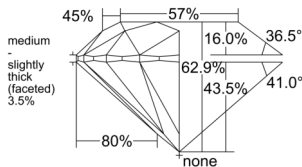

GIA®

FACSIMILE

GIA REPORT 2547062830

Verify this report at GIA.edu

GIA NATURAL DIAMOND DOSSIER®

November 21, 2025
GIA Report Number 2547062830
Shape and Cutting Style ..... Round Brilliant
Measurements ..... 4.26 - 4.28 x 2.68 mm

GRADING RESULTS

Carat Weight ..... 0.30 carat
Color Grade ..... G
Clarity Grade VS1
Cut Grade ..... Excellent

ADDITIONAL GRADING INFORMATION

Polish ..... Excellent
Symmetry ..... Excellent
Fluorescence ..... Faint
Clarity Characteristics ..... Crystal, Cloud
Inscription(s): GIA 2547062830

PROPORTIONS

Profile to actual proportions