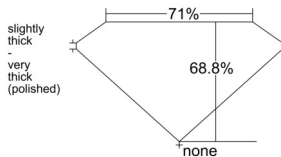

GIA®

FACSIMILE

GIA REPORT 2537314166

Verify this report at GIA.edu

GIA NATURAL DIAMOND DOSSIER®

September 05, 2025
GIA Report Number 2537314166
Shape and Cutting Style ..... **Cut-Cornered Rectangular Modified Brilliant**
Measurements ..... 6.02 x 4.63 x 3.18 mm

GRADING RESULTS

Carat Weight ..... 0.81 carat
Color Grade ..... D
Clarity Grade SI2

ADDITIONAL GRADING INFORMATION

Polish ..... Excellent
Symmetry ..... Excellent
Fluorescence ..... None
Clarity Characteristics ..... Crystal
Inscription(s): GIA 2537314166

PROPORTIONS

Profile not to actual proportions