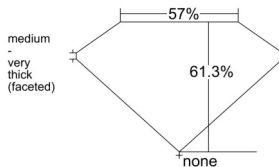

GIA®

FACSIMILE

GIA REPORT 2534318129

Verify this report at GIA.edu

GIA NATURAL DIAMOND DOSSIER®

September 10, 2025
GIA Report Number 2534318129
Shape and Cutting Style ..... Heart Brilliant
Measurements ..... 5.61 x 6.36 x 3.90 mm

GRADING RESULTS

Carat Weight ..... 0.80 carat
Color Grade ..... F
Clarity Grade SI2

ADDITIONAL GRADING INFORMATION

Polish ..... Excellent
Symmetry ..... Excellent
Fluorescence ..... Medium Blue
Clarity Characteristics ..... Feather
Inscription(s): GIA 2534318129

PROPORTIONS

Profile not to actual proportions

GRADING SCALES

GIA COLOR SCALE		GIA CLARITY SCALE			
COLORLESS	D	VERY VERY SLIGHTLY INCLUDED	FLAWLESS		
	E		INTERNALLY FLAWLESS		
	F	VERY SLIGHTLY INCLUDED	VVS₁		
	G		VVS₂		
	H		VS₁		
	NEAR COLORLESS	I	SLIGHTLY INCLUDED	VS₂	
		J		SI₁	
		FAINT	K	INCLUDED	SI₂
			L		I₁
			M		I₂
VERT LIGHT	N	LIGHT	I₃		
	O				
	P				
	Q				
	R				
	S