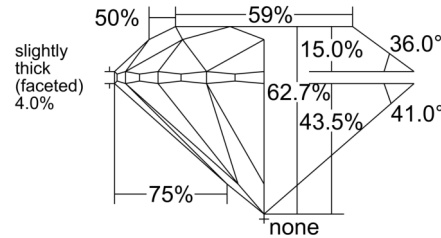

GIA REPORT
2526848526

Verify this report at GIA.edu

FACSIMILE

This is a digital representation of the original GIA Report. This representation might not be accepted in lieu of the original GIA Report in certain circumstances. The original GIA Report includes certain security features which are not reproducible on this facsimile.

GIA NATURAL DIAMOND GRADING REPORT

July 23, 2025
GIA Report Number 2526848526
Shape and Cutting Style ..... Round Brilliant
Measurements ..... 7.06 - 7.11 x 4.44 mm

GRADING RESULTS

Carat Weight ..... 1.40 carat
Color Grade ..... F
Clarity Grade VVS1
Cut Grade ..... Excellent

ADDITIONAL GRADING INFORMATION

Polish ..... Excellent
Symmetry ..... Excellent
Fluorescence ..... None
Inscription(s): GIA 2526848526

PROPORTIONS

Profile to actual proportions