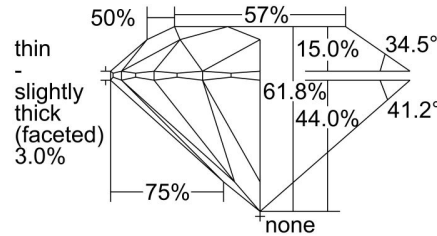

GIA NATURAL DIAMOND GRADING REPORT

June 18, 2024
GIA Report Number 2497679050
Shape and Cutting Style Round Brilliant
Measurements 6.51 - 6.55 x 4.03 mm

GRADING RESULTS

Carat Weight 1.04 carat
Color Grade H
Clarity Grade VVS1
Cut Grade Excellent

ADDITIONAL GRADING INFORMATION

Polish Excellent
Symmetry Excellent
Fluorescence None
Inscription(s): GIA 2497679050

PROPORTIONS

Profile to actual proportions

CLARITY CHARACTERISTICS

KEY TO SYMBOLS*

Feather

* Red symbols denote internal characteristics (inclusions). Green or black symbols denote external characteristics (blemishes). Diagram is an approximate representation of the diamond, and symbols shown indicate type, position, and approximate size of clarity characteristics. All clarity characteristics may not be shown. Details of finish are not shown.