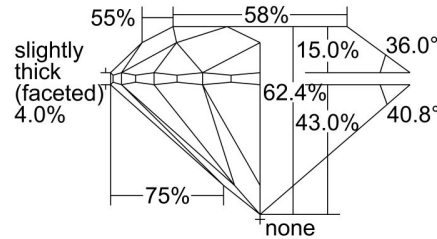

GIA NATURAL DIAMOND GRADING REPORT

June 05, 2024
 GIA Report Number 2496578776
 Shape and Cutting Style Round Brilliant
 Measurements 7.55 - 7.59 x 4.73 mm

GRADING RESULTS

Carat Weight 1.70 carat
 Color Grade E
 Clarity Grade VS2
 Cut Grade Excellent

ADDITIONAL GRADING INFORMATION

Polish Excellent
 Symmetry Excellent
 Fluorescence None
 Inscription(s): GIA 2496578776

PROPORTIONS

Profile to actual proportions

CLARITY CHARACTERISTICS

KEY TO SYMBOLS*

- Feather
- Crystal
- Pinpoint

* Red symbols denote internal characteristics (inclusions). Green or black symbols denote external characteristics (blemishes). Diagram is an approximate representation of the diamond, and symbols shown indicate type, position, and approximate size of clarity characteristics. All clarity characteristics may not be shown. Details of finish are not shown.