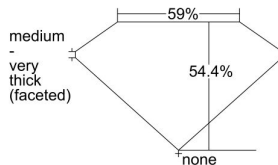

GIA®

FACSIMILE

GIA REPORT 2486259038

Verify this report at GIA.edu

GIA NATURAL DIAMOND DOSSIER®

January 01, 2024
GIA Report Number 2486259038
Shape and Cutting Style ..... Heart Brilliant
Measurements ..... 4.17 x 4.77 x 2.60 mm

GRADING RESULTS

Carat Weight ..... 0.31 carat
Color Grade ..... E
Clarity Grade SI1

ADDITIONAL GRADING INFORMATION

Polish ..... Excellent
Symmetry ..... Very Good
Fluorescence ..... None
Clarity Characteristics ..... Cloud
Inscription(s): GIA 2486259038

PROPORTIONS

Profile not to actual proportions

GRADING SCALES

GIA COLOR SCALE		GIA CLARITY SCALE			
COLORLESS	D	VERY VERY SLIGHTLY INCLUDED	FLAWLESS		
	E		INTERNALLY FLAWLESS		
	F	VERY SLIGHTLY INCLUDED	VVS₁		
	G		VVS₂		
	H		VS₁		
	NEAR COLORLESS	I	SLIGHTLY INCLUDED	VS₂	
		J		SI₁	
		FAINT	K	INCLUDED	SI₂
			L		I₁
			M		I₂
VERT LIGHT			N	INCLUDED	I₃
			O		
			P		
	Q				
LIGHT	R				
	S				
	T				
	U				
	V				
	W				
	X				
	Y				
	Z