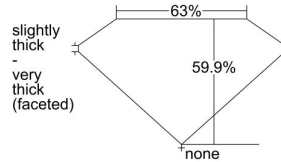

GIA®

FACSIMILE

GIA REPORT 2478838206

Verify this report at GIA.edu

GIA NATURAL DIAMOND DOSSIER®

October 19, 2023
GIA Report Number 2478838206
Shape and Cutting Style ..... Heart Brilliant
Measurements ..... 3.91 x 4.62 x 2.77 mm

GRADING RESULTS

Carat Weight ..... 0.30 carat
Color Grade ..... G
Clarity Grade VS1

ADDITIONAL GRADING INFORMATION

Polish ..... Excellent
Symmetry ..... Very Good
Fluorescence ..... Faint
Clarity Characteristics ..... Crystal
Inscription(s): GIA 2478838206

PROPORTIONS

Profile not to actual proportions

GRADING SCALES

GIA COLOR SCALE		GIA CLARITY SCALE			
COLORLESS	D	VERY VERY SLIGHTLY INCLUDED	FLAWLESS		
	E		INTERNALLY FLAWLESS		
	F	VERY SLIGHTLY INCLUDED	VS₁		
	G		VS₂		
	H		VS₁		
	NEAR COLORLESS	I	SLIGHTLY INCLUDED	VS₂	
		J		SI₁	
		FAINT	K	INCLUDED	SI₂
			L		I₁
			M		I₂
VERT LIGHT	N	INCLUDED	I₃		
	O				
	P				
	Q				
	R				
LIGHT	S				
	T				
	U				
	V				
	W				
	Z