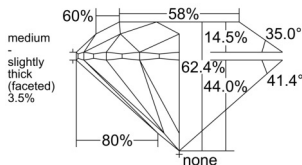

GIA®

FACSIMILE

GIA REPORT 2456903313

Verify this report at GIA.edu

GIA NATURAL DIAMOND DOSSIER®

July 08, 2025
GIA Report Number 2456903313
Shape and Cutting Style ..... Round Brilliant
Measurements ..... 5.43 - 5.45 x 3.39 mm

GRADING RESULTS

Carat Weight ..... 0.61 carat
Color Grade ..... D
Clarity Grade S11
Cut Grade ..... Excellent

ADDITIONAL GRADING INFORMATION

Polish ..... Excellent
Symmetry ..... Excellent
Fluorescence ..... Medium Blue
Clarity Characteristics ..... Crystal

Inscription(s): GIA 2456903313, 907806

PROPORTIONS

GRADING SCALES

GIA COLOR SCALE

COLORESS	D
	E
	F
	G
	H
	I
	J
NEAR COLORESS	K
	L
FANIT	M
	N
	O
	P
VERY LIGHT	Q
	R
	S
	T
	U
	V
	W
	X
	Y
LIGHT	Z

GIA CLARITY SCALE

FLAWLESS	INTERNAL FLAWLESS	VERY VERY SLIGHTLY INCLUDED	VERY SLIGHTLY INCLUDED	SLIGHTLY INCLUDED	INCLUDED				
						FLAWLESS			
VVS₁	VVS₂	VS₁	VS₂	SI₁	SI₂	I₁	I₂	I₃	
									EXCELLENT
VERY GOOD	GOOD	FAIR	POOR						

GIA CUT SCALE

EXCELLENT
VERY GOOD
GOOD
FAIR
POOR