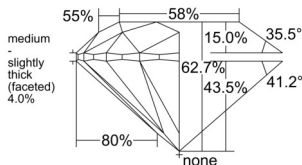

GIA®

FACSIMILE

GIA REPORT 2235772023

Verify this report at GIA.edu

GIA NATURAL DIAMOND DOSSIER®

November 03, 2025
GIA Report Number 2235772023
Shape and Cutting Style ..... Round Brilliant
Measurements ..... 5.63 - 5.67 x 3.54 mm

GRADING RESULTS

Carat Weight ..... 0.70 carat
Color Grade ..... D
Clarity Grade VVS1
Cut Grade ..... Excellent

ADDITIONAL GRADING INFORMATION

Polish ..... Excellent
Symmetry ..... Excellent
Fluorescence ..... None
Clarity Characteristics ..... Cloud, Feather
Inscription(s): GIA 2235772023

PROPORTIONS

GRADING SCALES

GIA COLOR SCALE

COLOREDNESS	D
	E
	F
	G
	H
	I
	J
NEAR COLORLESS	K
	L
Faint	M
	N
	O
	P
Very Light	Q
	R
	S
	T
	U
	V
Light	W
	X
	Y
	Z

GIA CLARITY SCALE

FLAWLESS	INTERNAL FLAWLESS	
		FLAWLESS
VERY VERY SLIGHTLY INCLUDED	VVS₁	
	VVS₂	
VERY SLIGHTLY INCLUDED	VS₁	
	VS₂	
SLIGHTLY INCLUDED	SI₁	
	SI₂	
INCLUDED	I₁	
	I₂	
	I₃	

GIA CUT SCALE

EXCELLENT	
	VERY GOOD
GOOD	
FAIR	
POOR