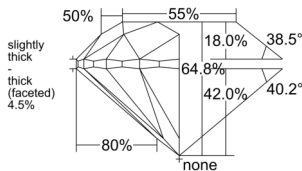

GIA®

FACSIMILE

GIA REPORT 2231937276

Verify this report at GIA.edu

GIA NATURAL DIAMOND DOSSIER®

April 24, 2026
GIA Report Number 2231937276
Shape and Cutting Style ..... Round Brilliant
Measurements ..... 5.51 - 5.54 x 3.58 mm

GRADING RESULTS

Carat Weight ..... 0.70 carat
Color Grade ..... H
Clarity Grade S11
Cut Grade ..... Very Good

ADDITIONAL GRADING INFORMATION

Polish ..... Excellent
Symmetry ..... Very Good
Fluorescence ..... None
Clarity Characteristics..... Crystal, Cloud
Inscription(s): GIA 2231937276

Scan the QR code to access the Tracr™ provenance data.

GIA.edu

PROPORTIONS

Profile to actual proportions